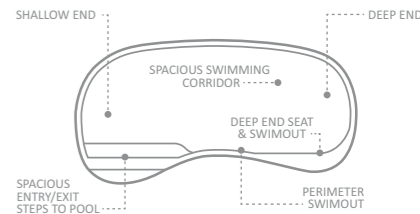

LENGTH	WIDTH	SHALLOW	DEEP
40' 0"	15' 8"	4' 9"	6' 8"
35' 0"	14' 9"	4' 9"	6' 4"
30' 0"	14' 9"	4' 9"	6' 1"

Note: Deck measures 1'8" from base to coping.

The Caribbean™

A grand entrance into this generously-sized pool is complemented with a wraparound bench that contours around the shallow end. Graceful curves and a gradually sloping depth create the delightful centerpiece to a variety of landscaping ideas.

LENGTH	WIDTH	SHALLOW	DEEP
40' 0"	16' 0"	4' 0"	6' 4"

The Mediterranean™

A distinguished, free-flowing design that provides a generous amount of swim space. The deep end plunges to expansive 8-foot depths, meeting the requirements to allow for a residential Type 1 diving board.

LENGTH	WIDTH	SHALLOW	DEEP
40' 0"	16' 0"	4' 0"	8' 0"

The Tuscany™

A tastefully simple shape that is easily maneuverable into irregular spaces. This freeform design features gradually sloping depths and an integrated deep end swimout bench.