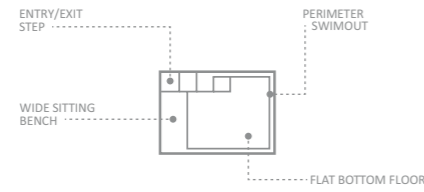

Many homeowners choose to install a plunge pool because of their smaller size, easier maintenance and lower cost of ownership, including reduced water requirements. This compact pool is ideal for adding optional spa jets for all around relaxation.

LENGTH	WIDTH	FLAT BOTTOM DEPTH
9' 6"	6' 11"	4' 5"