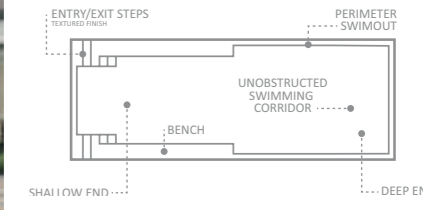

Glide across 40-feet of unobstructed swimming space and plunge through 8-feet of deep end depths. This grand body of water includes spacious seating in all four corners, making it ideal for hosting family gatherings and neighborhood pool parties.

LENGTH	WIDTH	SHALLOW	DEEP
40' 0"	15' 6"	4' 0"	8' 0"