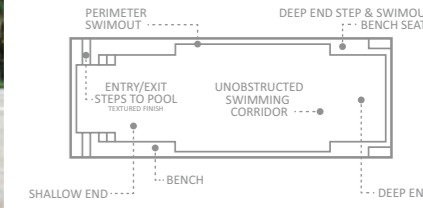

An expansive swimming space that offers end to end swimming for exercise or pleasure. The unobstructed swimming corridor is brilliantly outlined with complimentary long bench entry points and deep end swimouts.

LENGTH	WIDTH	SHALLOW	DEEP
40' 0"	15' 5"	4' 0"	6' 7"
35' 0"	15' 5"	4' 0"	6' 3"
30' 0"	15' 5"	4' 0"	5' 11"