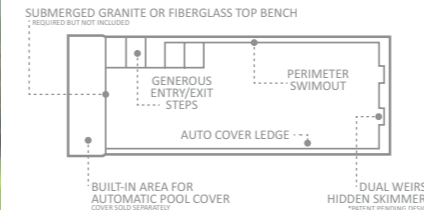

LENGTH	WIDTH	FLAT BOTTOM DEPTH
20' 0"	8' 0"	5' 0"
16' 0"	8' 0"	5' 0"

The Precision™

This attractive focal point combines a large splash deck and flat bottom depth with an ingenious high water line design. Integrated dual weirs and hidden skimmer boxes allow the pool to be nearly filled with water and still skim debris off the surface.

Note: Deck measures 1'2" from base to coping.

LENGTH	WIDTH	FLAT BOTTOM DEPTH
26' 4"	10' 8"	4' 11"
23' 0"	10' 8"	4' 11"

The Cube™

Ultra modern with a minimalistic European style, this high water line design is complimented by sleek descending steps, a hidden built-in roller cover box for use with an optional automatic pool cover and a comfortably-sized flat bottom depth.