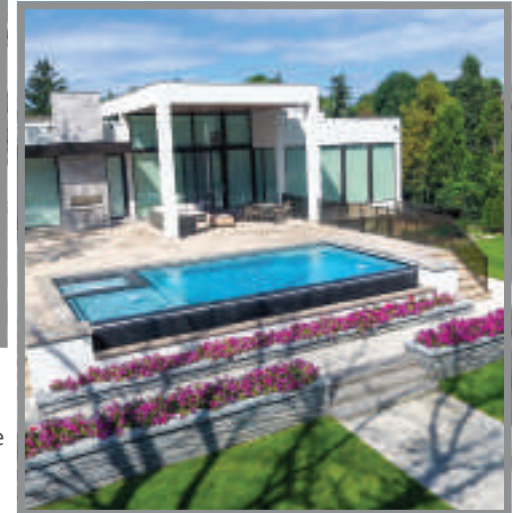

Leisure Pools GTA

The Ultimate™ 30' in Graphite Grey

Pla-Mor Construction

The Pinnacle™ 40' in Ebony Blue with tanning ledge