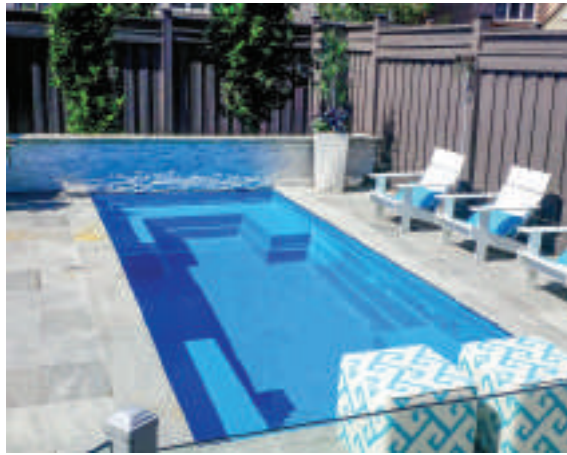

The Palladium Plunge™

As a beautiful centerpiece for any courtyard scene, this modern pool is easily retrofitted with spa jets and offers unlimited potential in limited space areas.

LENGTH	WIDTH	FLAT BOTTOM DEPTH
20' 0"	8' 0"	5' 0"
16' 0"	8' 0"	5' 0"