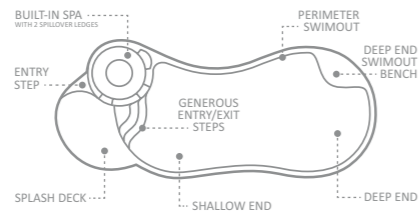

Feature-packed luxury is presented in this beautiful freeform swimming pool. The large, comfortable spa includes two spillovers to cascade water onto the spacious splash deck and into the shallow end. Gradually sloping depths flow around a convenient deep-end swimout bench.

LENGTH	WIDTH	SHALLOW	DEEP
40' 0"	15' 8"	4' 9"	6' 8"
35' 0"	14' 9"	4' 9"	6' 4"
30' 0"	14' 9"	4' 9"	6' 1"

Note: Deck measures 1'8" from base to coping.