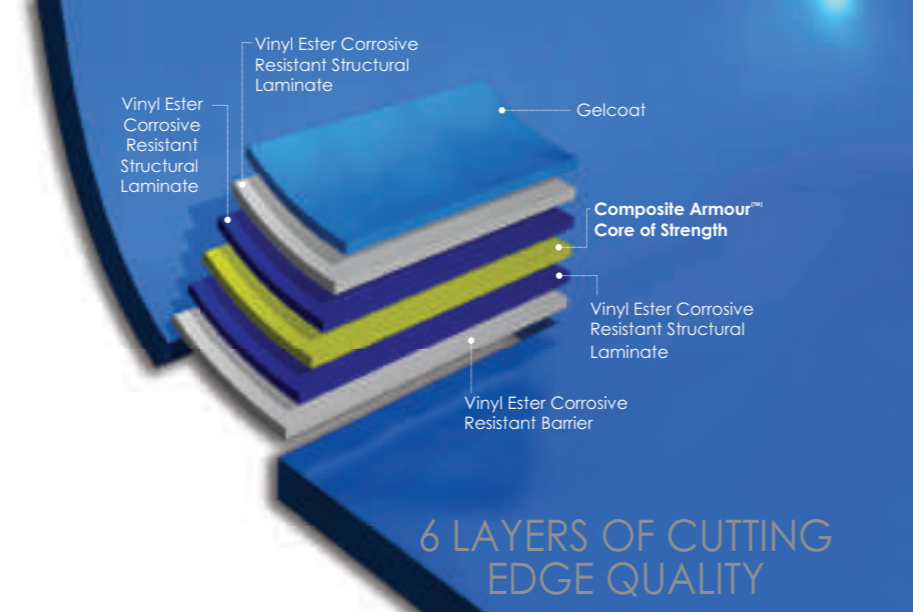

Leisure Pools®

Composite Armour™

= Lifetime Warranty

The most important single component in any swimming pool project is the actual pool shell itself. It is essentially the centerpiece for your landscaping and surroundings.

Leisure Pools® has established the highest technological standards within the fiberglass swimming pool industry through the production of the Leisure Pools® Composite Armour™ swimming pool. Every Leisure Pools® swimming pool that leaves our factory is built to this standard. The result is not only the highest quality swimming pool, but one that is supported by the best warranty program in the industry. This includes a Lifetime Structural Warranty* and a Lifetime Structural Osmosis Warranty*, signs of our commitment to you that we have full faith in the product that we have created and that you should, too, when it is delivered to your home.

So why does Leisure Pools® stand out from the rest? It comes down to 3 key elements:

1. **Patented Composite Armour™ Core of Strength**
2. **Patented Vinyl Ester Resin Construction**
3. **Exceptional Quality Control**

Patented Composite Armour™ Core of Strength

This totally new, patented technology we have incorporated into our swimming pool manufacturing is designed to significantly reinforce the swimming pool shell with a strategically integrated laminate, consisting of a blend of DuPont™ Kevlar®, carbon fiber and basalt fiber. We call this our “Core of Strength”.

Each of these high-performance fibers support a variety of applications in cutting-edge technology, but when combined, create the Leisure Pools® patented Composite Armour™, bringing a new level of performance to the production of composite fiberglass swimming pools.

By using Composite Armour™ in the swimming pool shell laminate, Leisure Pools® has been able to achieve tremendous improvements in both flexural and tensile strength compared to other manufacturer’s standard construction of fiberglass swimming pools.

Superior Vinyl Ester Resin Construction

Leisure Pools® is the only company to offer a swimming pool that uses the most advanced Vinyl Ester Resin construction, allowing Leisure Pools® to offer the following amazing benefits:

- *Vinyl Ester Resin provides improved structural strength properties over traditional polyester resin therefore enabling Leisure Pools® to offer a stronger swimming pool*
- *By constructing all layers after the gelcoat color with Vinyl Ester Resin, Leisure Pools® is able to offer a Lifetime Structural Osmosis Warranty*

Exceptional Quality Control