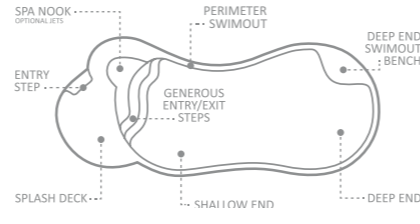

LENGTH	WIDTH	SHALLOW	DEEP
40' 0"	15' 5"	4' 4"	7' 0"
35' 0"	15' 5"	4' 4"	6' 6"
30' 0"	15' 5"	4' 4"	6' 0"

Note: Deck measures 6'5" x 15'5", 1'8" from base to coping.

The Summit™

Offering family favorite features that include a full-width splash deck, spacious sloping depths and deep-end swimouts, this attractive pool was designed with a narrower width to take up a smaller footprint.

LENGTH	WIDTH	SHALLOW	DEEP
35' 0"	14' 0"	4' 4"	6' 6"
30' 0"	14' 0"	4' 4"	6' 0"

Note: Deck measures 6'5" x 14'0", 1'8" from base to coping.

The Riviera™

A delight to landscape, aesthetic curves flow gracefully around this beautifully-designed pool. With a spacious bench seat that wraps around the shallow end, this versatile freeform shape blends perfectly with any style and home site.

LENGTH	WIDTH	SHALLOW	DEEP
34' 1"	14' 6"	3' 11"	5' 10"
30' 3"	13' 11"	3' 11"	5' 7"
26' 7"	12' 4"	3' 11"	5' 4"

The Eclipse™

Organic curves effortlessly contour around a spacious splash deck, swim nook, unobstructed swim corridor and a deep end swimout bench. This eye pleasing design delights the imagination with practical features and unlimited landscaping possibilities.

LENGTH	WIDTH	SHALLOW	DEEP
40' 0"	15' 8"	4' 9"	6' 8"
35' 0"	14' 9"	4' 9"	6' 4"
30' 0"	14' 9"	4' 9"	6' 1"

Note: Deck measures 1'8" from base to coping.

The Moroccan™

Cleverly designed to preserve an optimal swimming corridor, featuring generous seating areas and multiple entry and exit points for more placement flexibility. The eye-catching, integrated arc sets the stage for unique landscape options.