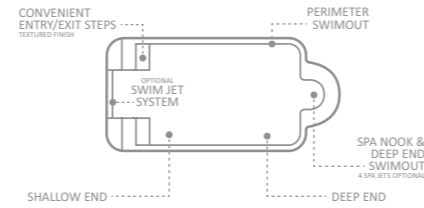

Versatility of options are effortlessly achieved in a simple variation of an iconic style. Perfectly retrofitted with an optional swim jet system for exercise and hydrotherapy on one end and optional spa jets for relaxation on the other end.

LENGTH	WIDTH	SHALLOW	DEEP
19' 9"	11' 6"	4' 2"	5' 1"