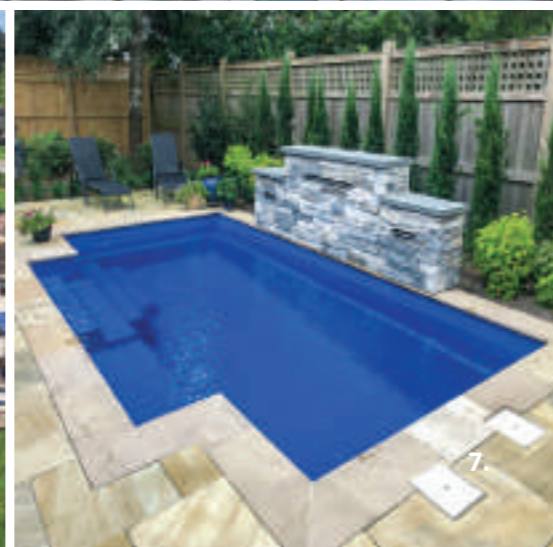

1.

2.

3.

4.

5.

6.

7.

8.

9.

10.

Leisure Pools Spotlight Pools

1. Kevin Sparks Signature Pools
The Pinnacle™
40' in Sapphire Blue

2. Countryside Landscape
The Harmony™
16' in Graphite Grey

3. David Ash Jr. Landscaping
The Supreme™
40' in Silver Grey