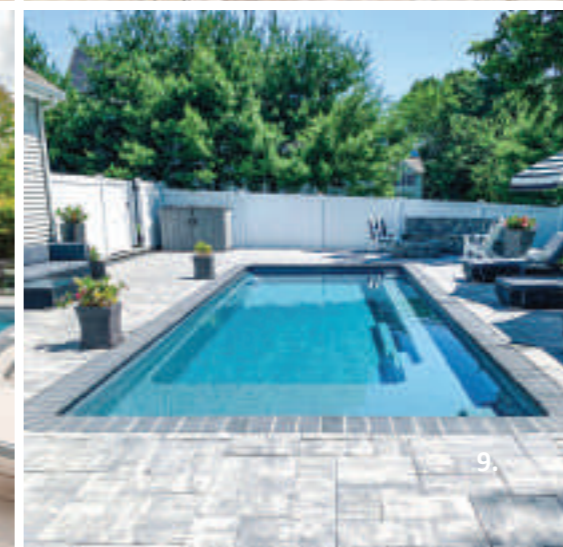

1.

2.

3.

4.

5.

6.

7.

8.

9.

10.

Leisure Pools Spotlight Pools

1. Kevin Sparks Signature Pools
The Pinnacle™
40' in Sapphire Blue

2. Countryside Landscape
The Harmony™
16' in Graphite Grey

3. David Ash Jr. Landscaping
The Supreme™
40' in Silver Grey