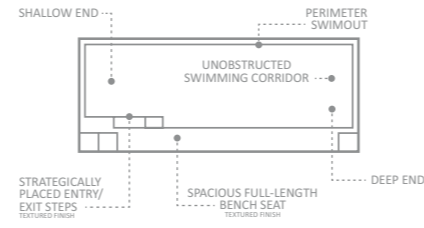

LENGTH	WIDTH	SHALLOW	DEEP
40' 0"	15' 5"	4' 3"	7' 0"
35' 0"	15' 5"	4' 3"	6' 6"
30' 0"	15' 5"	4' 3"	6' 0"

Note: Deck measures 6'5" x 8'0", 1'8" from base to coping.

The Limitless™

Enjoy the benefits and practicality of a built-in spillover spa, splash deck, open swim corridor, gradually sloping pool floor and a deep-end swimout in package designed to fit more easily into smaller spaces.

LENGTH	WIDTH	SHALLOW	DEEP
30' 0"	12' 6"	4' 3"	6' 0"
26' 0"	12' 6"	4' 3"	5' 7"

Note: Deck measures 6'5" x 5'3", 1'8" from base to coping.

The Reflection™ plus Cover Box

Modern, versatile and adaptable with the added benefit of a hidden pool cover box. Automatic pool covers can improve your heating options while keeping your pool free from leaves and other debris.

LENGTH	WIDTH	SHALLOW	DEEP
32' 7"	13' 4"	4' 1"	5' 10"
29' 3"	13' 4"	4' 1"	5' 8"
26' 0"	13' 4"	4' 1"	5' 5"

Note: Cover Box measures 1'10" x 13'4" x 2'4". Cover sold separately.

The Harmony™

Combining all the benefits of a contemporary pool design with a thoughtfully modified width that allows for an easy fit into narrow spaces, this sleek design maintains deeper depths to accommodate swimmers of all heights.