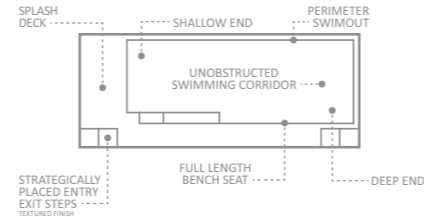

Stunning and stylish with clean lines and practical features, enhanced with the inclusion of a spacious splash deck.

LENGTH	WIDTH	SHALLOW	DEEP
31' 2"	12' 5"	4' 2"	5' 8"
27' 11"	12' 5"	4' 2"	5' 5"

Note: Deck measures 5'1" x 12'5", 2'1" from base to coping.