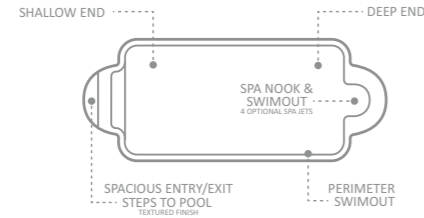

A timeless classic beloved throughout the ages for its practical design. Integrated bench seating creates a deep end nook, perfect for optional spa jets. The pleasing symmetry is a true delight to landscape.

LENGTH	WIDTH	SHALLOW	DEEP
28' 3"	11' 6"	4' 2"	5' 6"
23' 1"	11' 6"	4' 1"	5' 1"