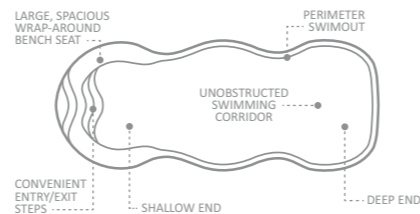

LENGTH	WIDTH	FLAT BOTTOM DEPTH
20' 0"	8' 0"	5' 0"
16' 0"	8' 0"	5' 0"

The Precision™

This attractive focal point combines a large splash deck and flat bottom depth with an ingenious high water line design. Integrated dual weirs and hidden skimmer boxes allow the pool to be nearly filled with water and still skim debris off the surface.

The Allure™

Feature-packed luxury is presented in this beautiful freeform swimming pool. The large, comfortable spa includes two spillovers to cascade water onto the spacious splash deck and into the shallow end. Gradually sloping depths flow around a convenient deep-end swimout bench.

LENGTH	WIDTH	SHALLOW	DEEP
40' 0"	15' 8"	4' 9"	6' 8"
35' 0"	14' 9"	4' 9"	6' 4"
30' 0"	14' 9"	4' 9"	6' 1"

Note: Deck measures 1'8" from base to coping.

The Caribbean™

A grand entrance into this generously-sized pool is complemented with a wraparound bench that contours around the shallow end. Graceful curves and a gradually sloping depth create the delightful centerpiece to a variety of landscaping ideas.