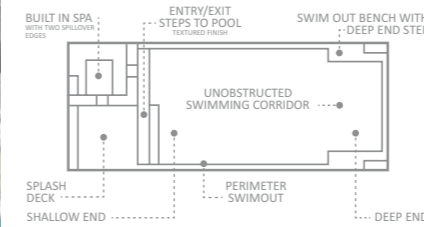

LENGTH	WIDTH	SHALLOW	DEEP
32' 11"	12' 6"	4' 1"	6' 1"
29' 7"	12' 6"	4' 1"	5' 10"
26' 3"	12' 6"	4' 1"	5' 8"
23' 0"	12' 6"	4' 1"	5' 5"

The Reflection™ Including Splash Deck

Stunning and stylish with clean lines and practical features, enhanced with the inclusion of a spacious splash deck.

LENGTH	WIDTH	SHALLOW	DEEP
31' 2"	12' 5"	4' 2"	5' 8"
27' 11"	12' 5"	4' 2"	5' 5"

Note: Deck measures 5'1" x 12'5", 2'1" from base to coping.

The Ultimate™

Packed with an impressive array of integrated features, this chic and all-inclusive design offers a built-in spillover spa, splash deck, open swim corridor, gradually sloping pool floor and deep end swimouts.