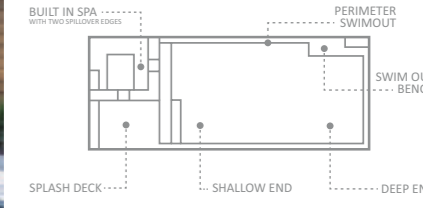

LENGTH	WIDTH	SHALLOW	DEEP
31' 2"	12' 5"	4' 2"	5' 8"
27' 11"	12' 5"	4' 2"	5' 5"

Note: Deck measures 5'1" x 12'5", 2'1" from base to coping.

The Ultimate™

Packed with an impressive array of integrated features, this chic and all-inclusive design offers a built-in spillover spa, splash deck, open swim corridor, gradually sloping pool floor and deep end swimouts.

LENGTH	WIDTH	SHALLOW	DEEP
40' 0"	15' 5"	4' 3"	7' 0"
35' 0"	15' 5"	4' 3"	6' 6"
30' 0"	15' 5"	4' 3"	6' 0"

Note: Deck measures 6'5" x 8'0", 1'8" from base to coping.

The Limitless™

Enjoy the benefits and practicality of a built-in spillover spa, splash deck, open swim corridor, gradually sloping pool floor and a deep-end swimout in package designed to fit more easily into smaller spaces.