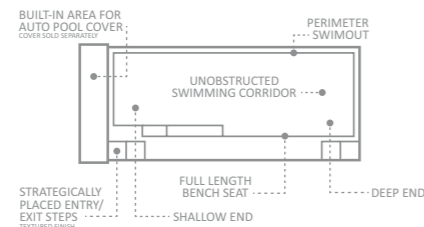

LENGTH	WIDTH	SHALLOW	DEEP
31' 2"	12' 5"	4' 2"	5' 8"
27' 11"	12' 5"	4' 2"	5' 5"

Note: Deck measures 5'1" x 12'5", 2'1" from base to coping.

The Ultimate™

Packed with an impressive array of integrated features, this chic and all-inclusive design offers a built-in spillover spa, splash deck, open swim corridor, gradually sloping pool floor and deep end swimouts.

LENGTH	WIDTH	SHALLOW	DEEP
40' 0"	15' 5"	4' 3"	7' 0"
35' 0"	15' 5"	4' 3"	6' 6"
30' 0"	15' 5"	4' 3"	6' 0"

Note: Deck measures 6'5" x 8'0", 1'8" from base to coping.

The Limitless™

Enjoy the benefits and practicality of a built-in spillover spa, splash deck, open swim corridor, gradually sloping pool floor and a deep-end swimout in package designed to fit more easily into smaller spaces.

LENGTH	WIDTH	SHALLOW	DEEP
30' 0"	12' 6"	4' 3"	6' 0"
26' 0"	12' 6"	4' 3"	5' 7"

Note: Deck measures 6'5" x 5'3", 1'8" from base to coping.

The Reflection™ plus Cover Box

Modern, versatile and adaptable with the added benefit of a hidden pool cover box. Automatic pool covers can improve your heating options while keeping your pool free from leaves and other debris.