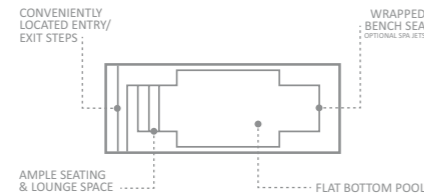

As a beautiful centerpiece for any courtyard scene, this modern pool is easily retrofitted with spa jets and offers unlimited potential in limited space areas.

LENGTH	WIDTH	FLAT BOTTOM DEPTH
20' 0"	8' 0"	5' 0"
16' 0"	8' 0"	5' 0"