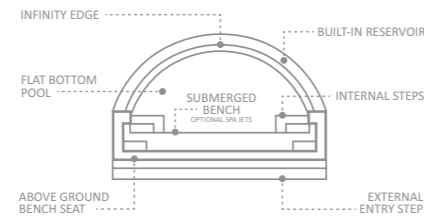

LENGTH	WIDTH	SHALLOW	DEEP
19' 9"	11' 6"	4' 2"	5' 1"

The Sorrento™ Spa Round Spa

This classic spa shape provides an easy walk-in entry step and a spacious wraparound bench seat. Position your Stand Alone Spa apart from your swimming pool and enjoy the benefits of a backyard escape with multiple gathering areas.

LENGTH	WIDTH	DEPTH
8' 0"	8' 0"	2' 10"

The Sorrento™ Spa Square Spa

The contoured design of this Stand Alone Spa offers a variety of comfortable seating options, including a reclining lounge and three integrated deep bucket seats, all thoughtfully arranged to offer a relaxing and therapeutic full body water massage.

LENGTH	WIDTH	DEPTH
7' 5"	7' 5"	3' 2"

The Horizon™

Intelligently designed to complement a stunning landscape with the integrated infinity edge and cascading water feature. Shallow, consistent depths and ample seating space create a perfect centerpiece for your entertainment area.