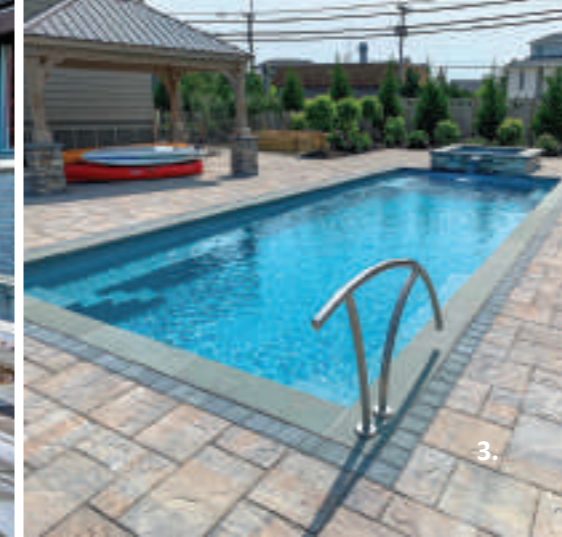

1.

2.

3.

4.

5.

6.

7.

8.

9.

10.

Leisure Pools Spotlight Pools

1. Kevin Sparks Signature Pools
The Pinnacle™
40' in Sapphire Blue

2. Countryside Landscape
The Harmony™
16' in Graphite Grey

3. David Ash Jr. Landscaping
The Supreme™
40' in Silver Grey

4. Fairfield Pool
The Allure™
30' in Graphite Grey

5. Fairfield Pool
The Pinnacle™
40' in Graphite Grey

6. Osterhus Outdoor
The Mediterranean™
40' in Sapphire Blue

7. East Coast Leisure
The Elegance™
30' in Silver Grey

8. Bloom Field
The Elegance™
39' in Graphite Grey

9. Pioneer Valley
The Reflection™ Including Splash Deck
31' in Graphite Grey

10. Ashton Group at the Beach
The Riviera™
34' in Crystal Blue