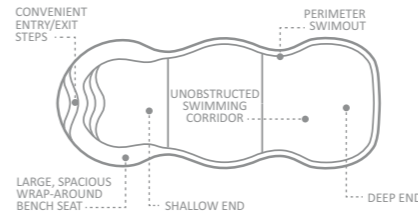

The Allure™

Feature-packed luxury is presented in this beautiful freeform swimming pool. The large, comfortable spa includes two spillovers to cascade water onto the spacious splash deck and into the shallow end. Gradually sloping depths flow around a convenient deep-end swimout bench.

LENGTH	WIDTH	SHALLOW	DEEP
40' 0"	15' 8"	4' 9"	6' 8"
35' 0"	14' 9"	4' 9"	6' 4"
30' 0"	14' 9"	4' 9"	6' 1"

Note: Deck measures 1'8" from base to coping.

The Caribbean™

A grand entrance into this generously-sized pool is complemented with a wraparound bench that contours around the shallow end. Graceful curves and a gradually sloping depth create the delightful centerpiece to a variety of landscaping ideas.

LENGTH	WIDTH	SHALLOW	DEEP
40' 0"	16' 0"	4' 0"	6' 4"

The Mediterranean™

A distinguished, free-flowing design that provides a generous amount of swim space. The deep end plunges to expansive 8-foot depths, meeting the requirements to allow for a residential Type 1 diving board.