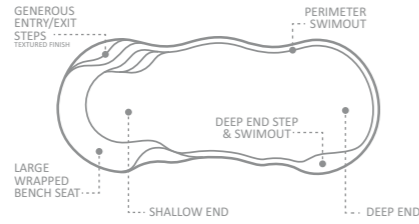

LENGTH	WIDTH	FLAT BOTTOM DEPTH
20' 0"	8' 0"	5' 0"
16' 0"	8' 0"	5' 0"

The Precision™

This attractive focal point combines a large splash deck and flat bottom depth with an ingenious high water line design. Integrated dual weirs and hidden skimmer boxes allow the pool to be nearly filled with water and still skim debris off the surface.

LENGTH	WIDTH	SHALLOW	DEEP
26' 3"	9' 6"	4' 3"	5' 9"
23' 0"	9' 6"	4' 3"	5' 7"
19' 8"	9' 6"	4' 3"	5' 4"
16' 5"	9' 6"	4' 3"	5' 2"

The Pinnacle™

Step onto the expansive splash deck and indulge yourself in luxury. With ample shallow space for little ones to play, a gradual sloping floor, and plenty of swim space for activities, this pool was designed with the whole family in mind.

LENGTH	WIDTH	SHALLOW	DEEP
40' 0"	15' 5"	4' 4"	7' 0"
35' 0"	15' 5"	4' 4"	6' 6"
30' 0"	15' 5"	4' 4"	6' 0"

Note: Deck measures 6'5" x 15'5", 1'8" from base to coping.

The Summit™

Offering family favorite features that include a full-width splash deck, spacious sloping depths and deep-end swimouts, this attractive pool was designed with a narrower width to take up a smaller footprint.

LENGTH	WIDTH	SHALLOW	DEEP
35' 0"	14' 0"	4' 4"	6' 6"
30' 0"	14' 0"	4' 4"	6' 0"

Note: Deck measures 6'5" x 14'0", 1'8" from base to coping.

The Riviera™

A delight to landscape, aesthetic curves flow gracefully around this beautifully-designed pool. With a spacious bench seat that wraps around the shallow end, this versatile freeform shape blends perfectly with any style and home site.