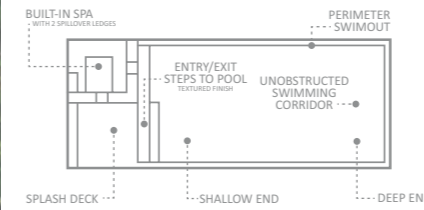

The Fiji Plunge™

Many homeowners choose to install a plunge pool because of their smaller size, easier maintenance and lower cost of ownership, including reduced water requirements. This compact pool is ideal for adding optional spa jets for all around relaxation.

LENGTH	WIDTH	FLAT BOTTOM DEPTH
9' 6"	6' 11"	4' 5"

The Esprit™

Enjoy the benefits of a full-featured swimming pool even in a small backyard. The generous length allows space to swim and relax on and the flat bottom floor is perfect for playing games.

LENGTH	WIDTH	FLAT BOTTOM DEPTH
18' 8"	7' 5"	4' 5"

The Icon™

The bold, commanding design of this all-in-one swimming pool combines the popular features of a built-in spillover spa and splash deck with a plunging 8-foot deep end depth.

LENGTH	WIDTH	FLAT BOTTOM DEPTH
20' 0"	8' 0"	5' 0"
16' 0"	8' 0"	5' 0"

The Precision™

This attractive focal point combines a large splash deck and flat bottom depth with an ingenious high water line design. Integrated dual weirs and hidden skimmer boxes allow the pool to be nearly filled with water and still skim debris off the surface.