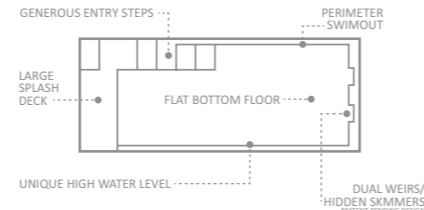

LENGTH	WIDTH	FLAT BOTTOM DEPTH
20' 0"	8' 0"	5' 0"
16' 0"	8' 0"	5' 0"

The Precision™

This attractive focal point combines a large splash deck and flat bottom depth with an ingenious high water line design. Integrated dual weirs and hidden skimmer boxes allow the pool to be nearly filled with water and still skim debris off the surface.