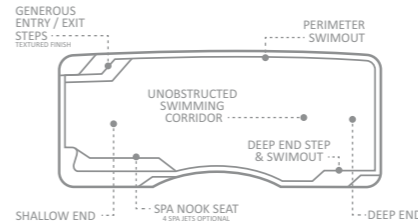

LENGTH	WIDTH	SHALLOW	DEEP
34' 1"	14' 6"	3' 11"	5' 10"
30' 3"	13' 11"	3' 11"	5' 7"
26' 7"	12' 4"	3' 11"	5' 4"

The Eclipse™

Organic curves effortlessly contour around a spacious splash deck, swim nook, unobstructed swim corridor and a deep end swimout bench. This eye pleasing design delights the imagination with practical features and unlimited landscaping possibilities.

LENGTH	WIDTH	SHALLOW	DEEP
40' 0"	15' 8"	4' 9"	6' 8"
35' 0"	14' 9"	4' 9"	6' 4"
30' 0"	14' 9"	4' 9"	6' 1"

Note: Deck measures 1'8" from base to coping.

The Moroccan™

Cleverly designed to preserve an optimal swimming corridor, featuring generous seating areas and multiple entry and exit points for more placement flexibility. The eye-catching, integrated arc sets the stage for unique landscape options.