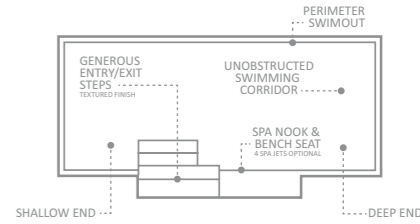

Stunning and dignified, delivering formal elegance with a focus on uncompromised swim space. A grand entrance into the body of the pool is positioned alongside an integrated bench seat, offering space for relaxation and optional spa jets.

LENGTH	WIDTH	SHALLOW	DEEP
39' 4"	14' 6"	3' 10"	6' 2"
33' 0"	14' 6"	4' 0"	6' 0"
29' 7"	14' 6"	4' 2"	5' 9"
26' 3"	14' 6"	4' 3"	5' 9"
23' 0"	12' 6"	4' 4"	5' 7"
19' 8"	11' 6"	4' 5"	5' 6"

Note: Steps modified on 19'8" size.