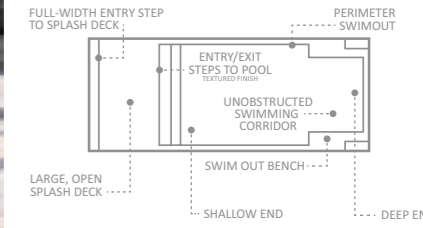

LENGTH	WIDTH	SHALLOW	DEEP
32' 7"	13' 4"	4' 1"	5' 10"
29' 3"	13' 4"	4' 1"	5' 8"
26' 0"	13' 4"	4' 1"	5' 5"

Note: Cover Box measures 1'10" x 13'4" x 2'4". Cover sold separately.

The Harmony™

Combining all the benefits of a contemporary pool design with a thoughtfully modified width that allows for an easy fit into narrow spaces, this sleek design maintains deeper depths to accommodate swimmers of all heights.

LENGTH	WIDTH	SHALLOW	DEEP
26' 3"	9' 6"	4' 3"	5' 9"
23' 0"	9' 6"	4' 3"	5' 7"
19' 8"	9' 6"	4' 3"	5' 4"
16' 5"	9' 6"	4' 3"	5' 2"

The Pinnacle™

Step onto the expansive splash deck and indulge yourself in luxury. With ample shallow space for little ones to play, a gradual sloping floor, and plenty of swim space for activities, this pool was designed with the whole family in mind.

LENGTH	WIDTH	SHALLOW	DEEP
40' 0"	15' 5"	4' 4"	7' 0"
35' 0"	15' 5"	4' 4"	6' 6"
30' 0"	15' 5"	4' 4"	6' 0"

Note: Deck measures 6'5" x 15'5", 1'8" from base to coping.

The Summit™

Offering family favorite features that include a full-width splash deck, spacious sloping depths and deep-end swimouts, this attractive pool was designed with a narrower width to take up a smaller footprint.