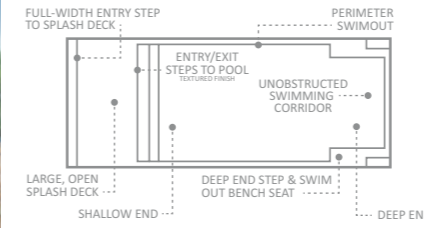

LENGTH	WIDTH	SHALLOW	DEEP
30' 0"	12' 6"	4' 3"	6' 0"
26' 0"	12' 6"	4' 3"	5' 7"

Note: Deck measures 6'5" x 5'3", 1'8" from base to coping.

The Reflection™ plus Cover Box

Modern, versatile and adaptable with the added benefit of a hidden pool cover box. Automatic pool covers can improve your heating options while keeping your pool free from leaves and other debris.

LENGTH	WIDTH	SHALLOW	DEEP
32' 7"	13' 4"	4' 1"	5' 10"
29' 3"	13' 4"	4' 1"	5' 8"
26' 0"	13' 4"	4' 1"	5' 5"

Note: Cover Box measures 1'10" x 13'4" x 2'4". Cover sold separately.

The Harmony™

Combining all the benefits of a contemporary pool design with a thoughtfully modified width that allows for an easy fit into narrow spaces, this sleek design maintains deeper depths to accommodate swimmers of all heights.

LENGTH	WIDTH	SHALLOW	DEEP
26' 3"	9' 6"	4' 3"	5' 9"
23' 0"	9' 6"	4' 3"	5' 7"
19' 8"	9' 6"	4' 3"	5' 4"
16' 5"	9' 6"	4' 3"	5' 2"

The Pinnacle™

Step onto the expansive splash deck and indulge yourself in luxury. With ample shallow space for little ones to play, a gradual sloping floor, and plenty of swim space for activities, this pool was designed with the whole family in mind.

LENGTH	WIDTH	SHALLOW	DEEP
40' 0"	15' 5"	4' 4"	7' 0"
35' 0"	15' 5"	4' 4"	6' 6"
30' 0"	15' 5"	4' 4"	6' 0"

Note: Deck measures 6'5" x 15'5", 1'8" from base to coping.

The Summit™

Offering family favorite features that include a full-width splash deck, spacious sloping depths and deep-end swimouts, this attractive pool was designed with a narrower width to take up a smaller footprint.